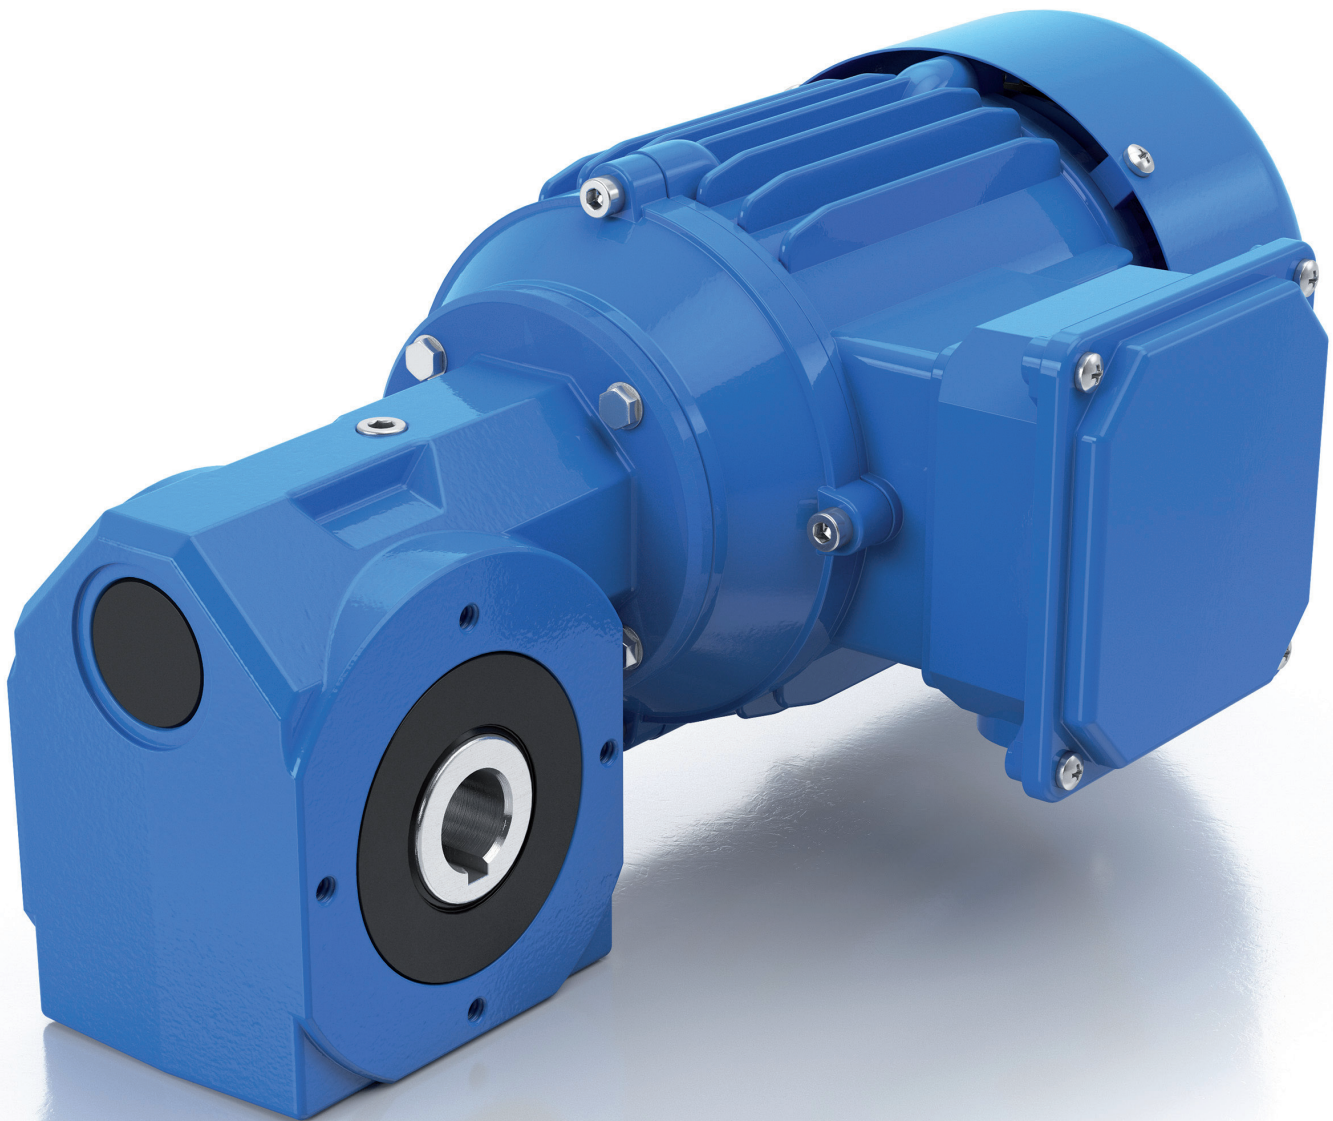

REHFUSS CONSTANT

Our standard program in proven modular system

**success based on
quality and reliability**

rehfuss.com

FLEXIBLE THANKS MODULAR SYSTEM

Reh fuss' standard range includes various gear and geared motor variants as well as three-phase motors.

Worm gearboxes **SM**

Helical worm gearbox motor **SSM**

Bevel gear units

Worm gearbox motor **S**

Helical worm gearboxes **SS**

Bevel gear units

Shaft mounted gearboxes

Helical gearboxes