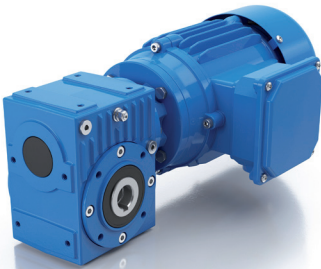

REHFUSS CONSTANT

Our standard program in proven modular system

**success based on
quality and reliability**

rehfuss.com

FLEXIBLE THANKS MODULAR SYSTEM

Reh fuss' standard range includes various gear and geared motor variants as well as three-phase motors.

Worm gearboxes **SM**

Helical worm gearbox motor **SSM**

Bevel gear units

Worm gearbox motor **S**

Helical worm gearboxes **SS**

Bevel gear units

Shaft mounted gearboxes

Helical gearboxes