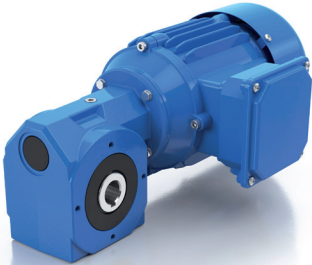

REHFUSS CONSTANT

Our standard program in proven modular system

**success based on
quality and reliability**

rehfuss.com

FLEXIBLE THANKS MODULAR SYSTEM

Reh fuss' standard range includes various gear and geared motor variants as well as three-phase motors.

Worm gearboxes **SM**

Helical worm gearbox motor **SSM**

Bevel gear units

Worm gearbox motor **S**

Helical worm gearboxes **SS**

Bevel gear units

Shaft mounted gearboxes

Helical gearboxes